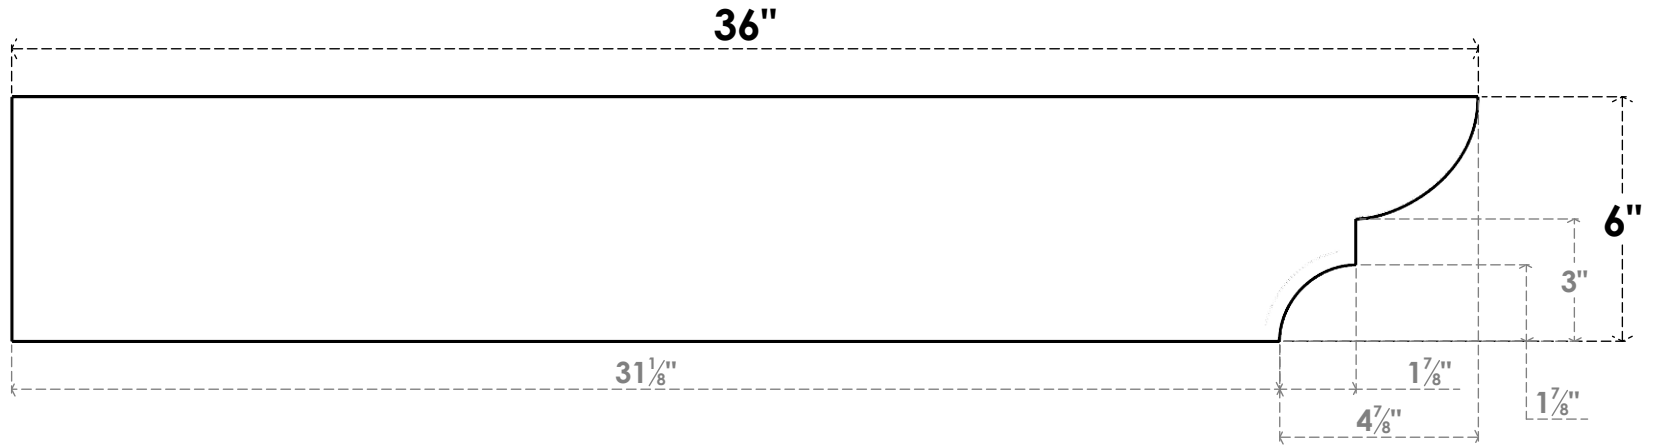

ITEM NUMBER: RFTURO060X06000X36000X006RID00RCPR

6"W X 6"H X 36"L TIMBERTHANE ROUGH CEDAR RIDGEWOOD FAUX WOOD OPEN RAFTER TAIL, 6"L END, PRIMED TAN

SIDE PROFILE

FRONT PROFILE

ISOMETRIC

GENERATED DATE : 03/02/2023