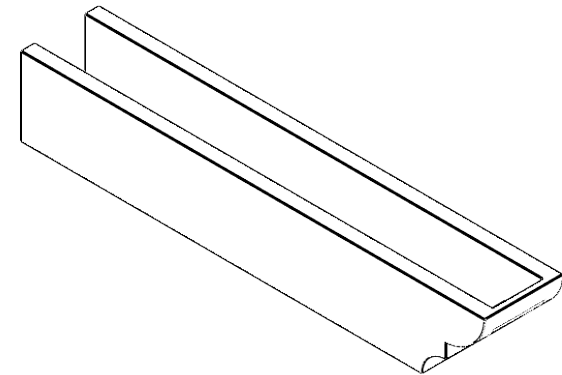

ITEM NUMBER: RFTURO060X06000X36000X006RID00RCPR

6"W X 6"H X 36"L TIMBERTHANE ROUGH CEDAR RIDGEWOOD FAUX WOOD OPEN RAFTER TAIL, 6"L END, PRIMED TAN

SIDE PROFILE

FRONT PROFILE

ISOMETRIC

GENERATED DATE : 03/02/2023

EKENA MILLWORK
2300 WEST MAIN ST.
CLARKSVILLE, TX 75426
TOLL FREE: 866-607-0453
WWW.EKENAMILLWORK.COM

NOTES

1. INSTALLATION TO BE COMPLETED IN ACCORDANCE WITH MANUFACTURER'S SPECIFICATIONS.
2. DRAWING MAY NOT BE TO SCALE
3. THIS DRAWING IS INTENDED FOR DESIGN AND PLANNING PURPOSES ONLY.
4. ALL INFORMATION CONTAINED HEREIN WAS CURRENT AT THE TIME OF DEVELOPMENT BUT MUST BE REVIEWED AND APPROVED BY THE PRODUCT MANUFACTURER TO BE CONSIDERED ACCURATE.
5. TIMBERTHANE ARCHITECTURAL PRODUCTS ARE MADE FROM HIGH DENSITY URETHANE AND COME FACTORY PRIMED