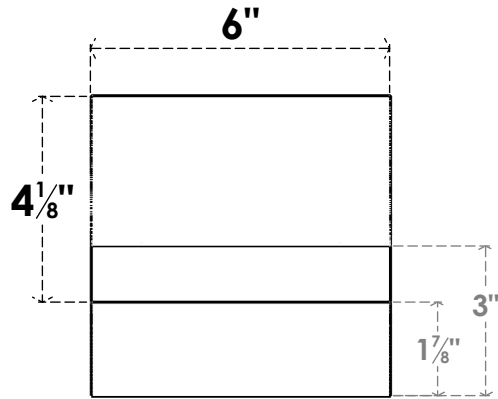

ITEM NUMBER: RFTURO060X06000X36000X006RID00RCPR

6"W X 6"H X 36"L TIMBERTHANE ROUGH CEDAR RIDGEWOOD FAUX WOOD OPEN RAFTER TAIL, 6"L END, PRIMED TAN

SIDE PROFILE

FRONT PROFILE

ISOMETRIC

GENERATED DATE : 03/02/2023